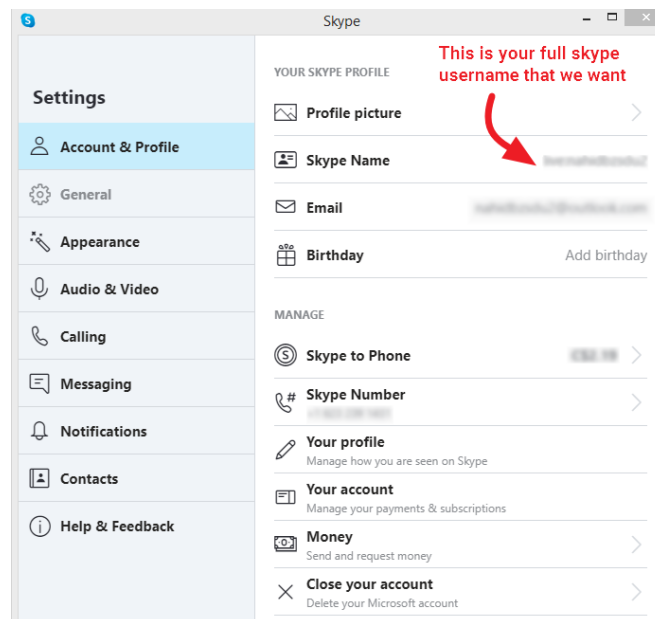

## How to find your profile on skype

1. In your skype app, find the hamburger/kebab menu (with three dots) and select settings.

2. In **Account & Profile**, what you see beside **Skype Name** is your skype username

## How to share screen on skype

1. Find window icon while you are on call, generally it's just beside the red cancel/drop call button when you are not active in skype app.

Or if you are active in skype app then it's just beside the chat message button