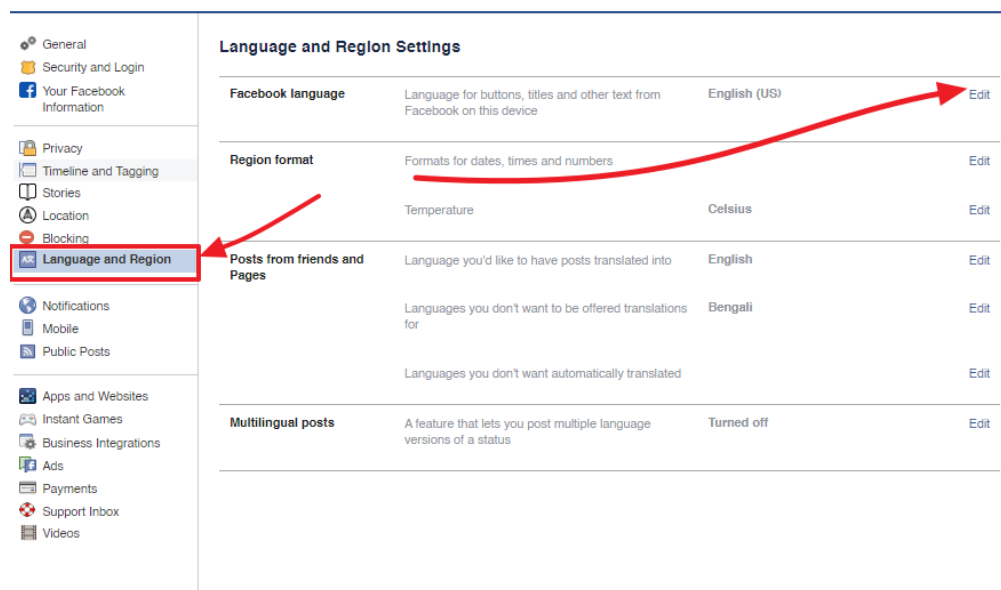

2. In **Language and Region Settings** click on **Edit** beside **Facebook Language**.