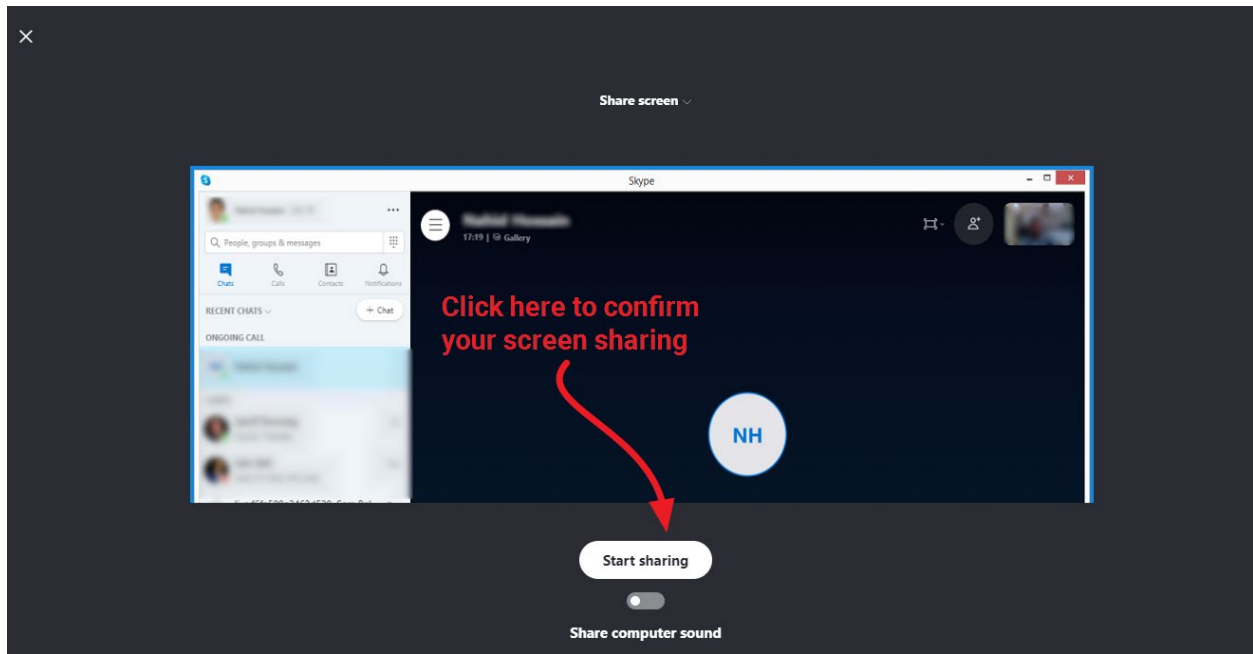

## How to share screen on skype

1. Find window icon while you are on call, generally it's just beside the red cancel/drop call button when you are not active in skype app.

Or if you are active in skype app then it's just beside the chat message button

2. Then click on the start sharing button and you should be good to go.