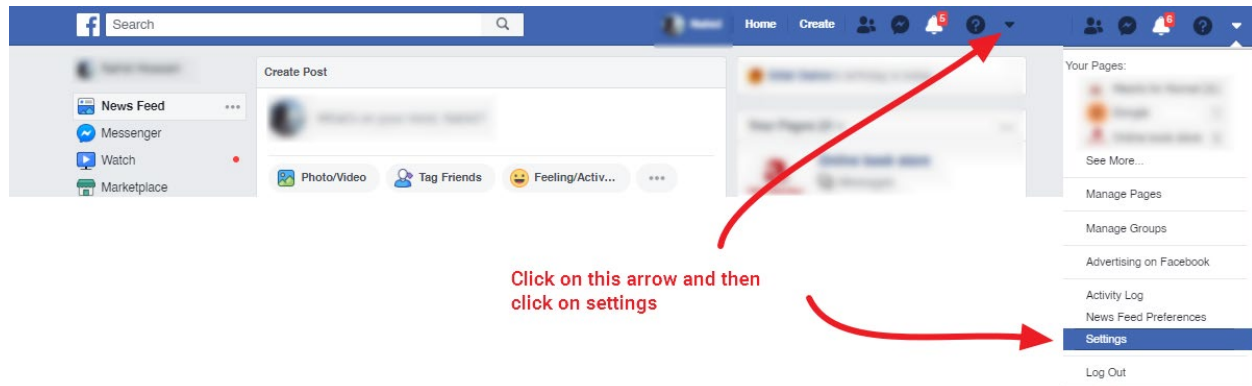

How to make sure that you are using English for your FB account

1. Go to your facebook account and click on the **down arrow** then select **Settings**