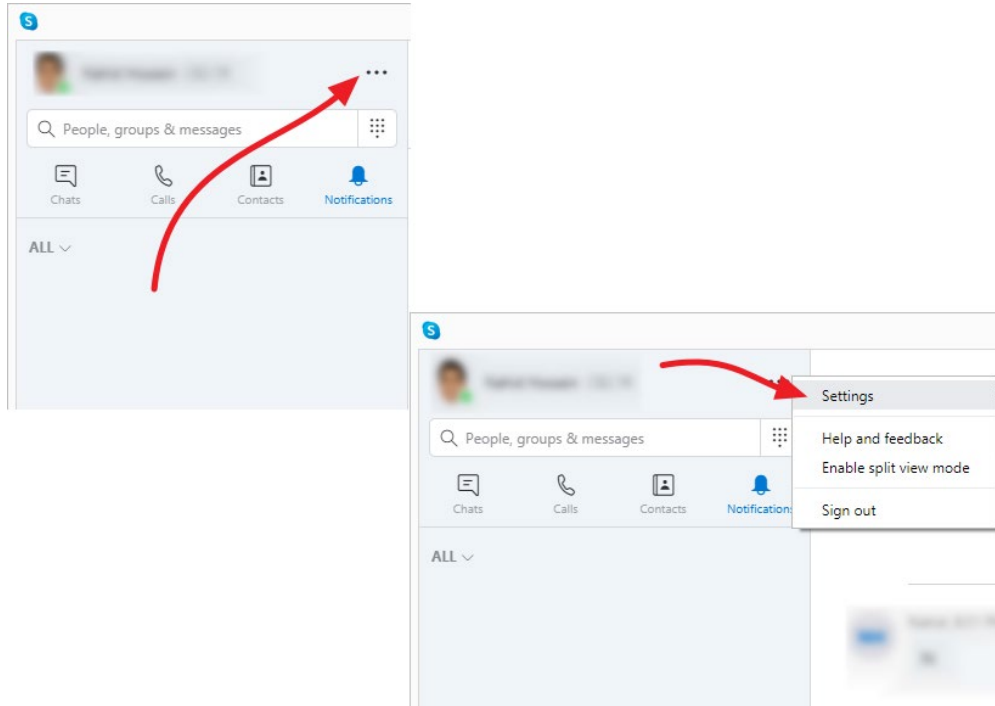

## How to find your profile on skype

1. In your skype app, find the hamburger/kebab menu (with three dots) and select settings.

2. In **Account & Profile**, what you see beside **Skype Name** is your skype username

## How to share screen on skype

1. Find window icon while you are on call, generally it's just beside the red cancel/drop call button when you are not active in skype app.

Or if you are active in skype app then it's just beside the chat message button