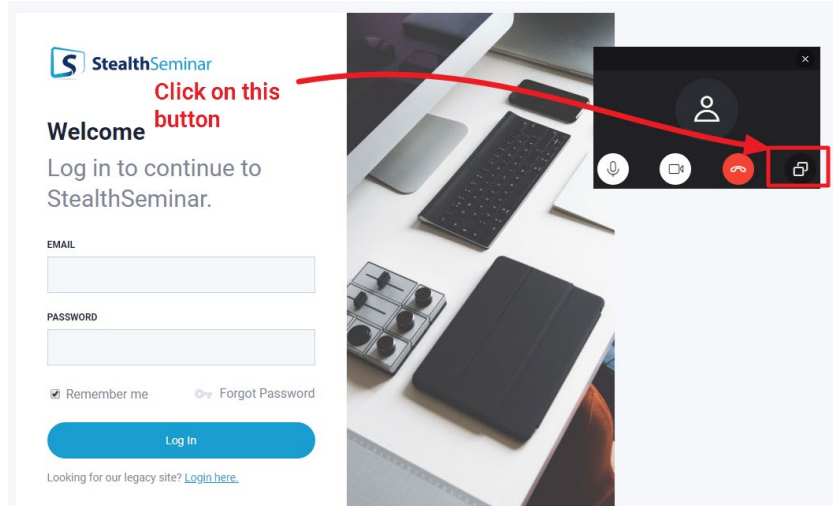

## How to find your profile on skype

1. In your skype app, find the hamburger/kebab menu (with three dots) and select settings.

2. In **Account & Profile**, what you see beside **Skype Name** is your skype username

## How to share screen on skype

1. Find window icon while you are on call, generally it's just beside the red cancel/drop call button when you are not active in skype app.

Or if you are active in skype app then it's just beside the chat message button