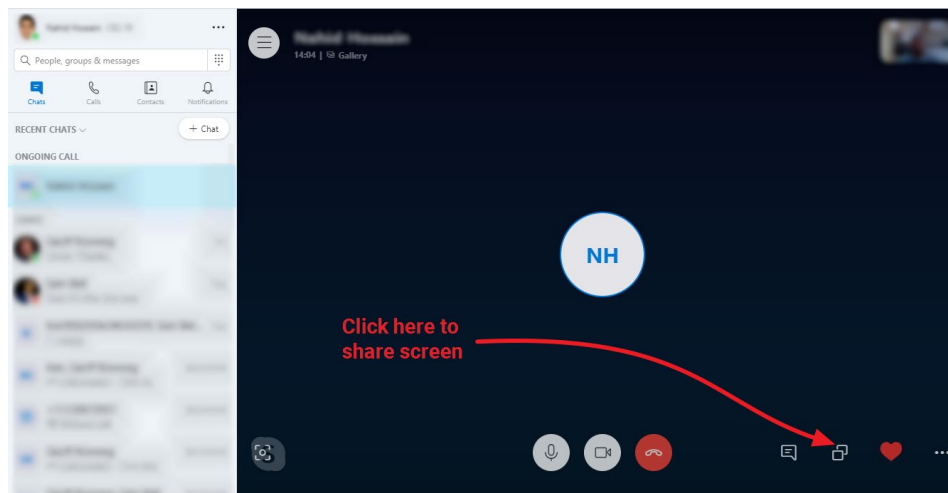

## How to find your profile on skype

1. In your skype app, find the hamburger/kebab menu (with three dots) and select settings.

2. In **Account & Profile**, what you see beside **Skype Name** is your skype username

## How to share screen on skype

1. Find window icon while you are on call, generally it's just beside the red cancel/drop call button when you are not active in skype app.

Or if you are active in skype app then it's just beside the chat message button